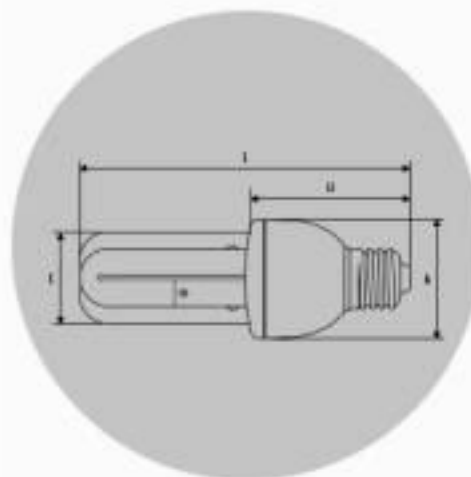

3U SERIES

Fits most luminaires and especially where economical continuous lighting is needed.

Up to 75% energy saving.

Ten times the lamp life of a standard incandescent lamp.

Excellent color rendering, excellent light distribution.

Flicker free, instant start.

Universal burning position.

Code No.	Watts (W)	Voltage (v)	Base	Average Life (Hrs) (±)	Initial Lumens (lm)	CRI (±)	Power Factor (±)	L (mm)	LI (mm)	A (mm)	Dia. (mm)	C (mm)	Outer Carton (cm/60/PCS)			Weight (gross/kg)
													L	W	H	
AFE76	15/ELT	120/230	E27/B22	8000	770	80	0.5	139	72	48.5	12	42	66.5	28.5	18.1	10.8
	18/ELT	120/230	E27/B22	8000	950	80	0.5	149	72	48.5	12	42	66.5	28.5	19.1	11.2
	20/ELT	120/230	E27/B22	8000	1055	80	0.5	164	72	48.5	12	42	66.5	28.5	20.6	11.6
AFE155	15/ELT	120/230	E27/B22	8000	770	80	0.5	142	73	52	12	42	72.5	31	18.3	10.9
	18/ELT	120/230	E27/B22	8000	950	80	0.5	152	73	52	12	42	72.5	31	19.3	11.3
	25/ELT	120/230	E27/B22	8000	1350	80	0.5	178	73	52	12	42	72.5	31	22	12.4
	27/ELT	120/230	E27/B22	8000	1455	80	0.5	178	73	52	12	42	72.5	31	22	12.7
	30/ELT	120/230	E27/B22	8000	1620	80	0.5	188	73	52	12	42	72.5	31	23.5	12.7